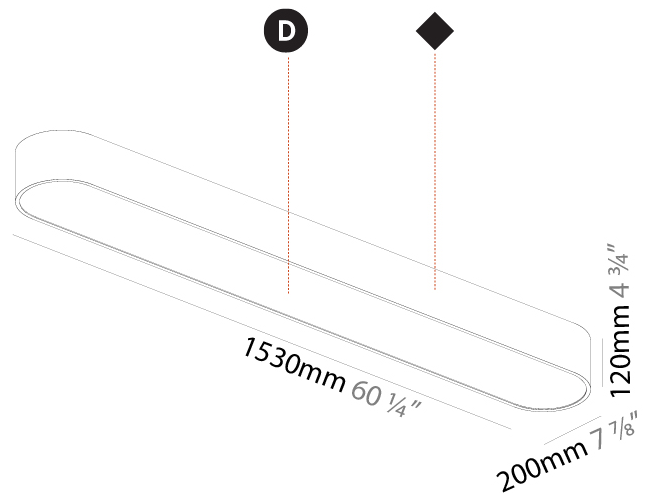

1. To build a product code in our configurator select the specify button on the base model # product page
2. To build a manual product code on this datasheet choose from the options listed below in blue font and add the suffix to the base model #

GENERAL

Series: Smoothy
Subseries: Smoothline
Partner: Prolicht
Division: Architectural
Installation: Surface
Product Type: Ceiling Surface
Mounting Location: Ceiling
Light Distribution: Direct

PHYSICAL

Shape: Oval
Length (mm): 1530
Length (in): 60 1/4
Width (mm): 200
Width (in): 7 7/8
Height (mm): 120
Height (in): 4 3/4

Diffuser: [PMMA - Opal or Micro-Prism](#)
Fixture Finish: [SSR / BKV / CWI / CRY / HAB / UFT / ITA / RUA / FTG / MYG / LOD / PUS / FRO / FUP / KIA / POP / BLS / SPG / MEY / GOH / CHC / COM / ABZ / JAG / OBR / MOS / ROR](#)
Fixture Material: [Extruded Aluminum / Steel](#)

ELECTRICAL

Lamp Type: LED (Zhaga Standard)
Input Wattage (W): 52
Total Output Wattage (W): 45
Dimming: [Tri-Mode (Non-Dimming and Phase Dimming (120Vac only) and 0-10V Dimming)](#)
Driver Included: Yes
Driver Location: Integrated
Driver Type: Constant Current - Universal
Driver Class: Class 2
Input Voltage (V): 120 - 277
Constant Current (MA): 500

LED

Color Temperature (°K): [3000 / 4000](#)
Max. Delivered Lumen (lm): [3650 / 4010](#)
CRI: >80 CRI
Lamp Life (hrs): 50000
Upon Request: Other CCT available

OPTICAL

RATINGS AND CERTIFICATIONS

Certified By: Certified for North American Standards
IP rating: IP20